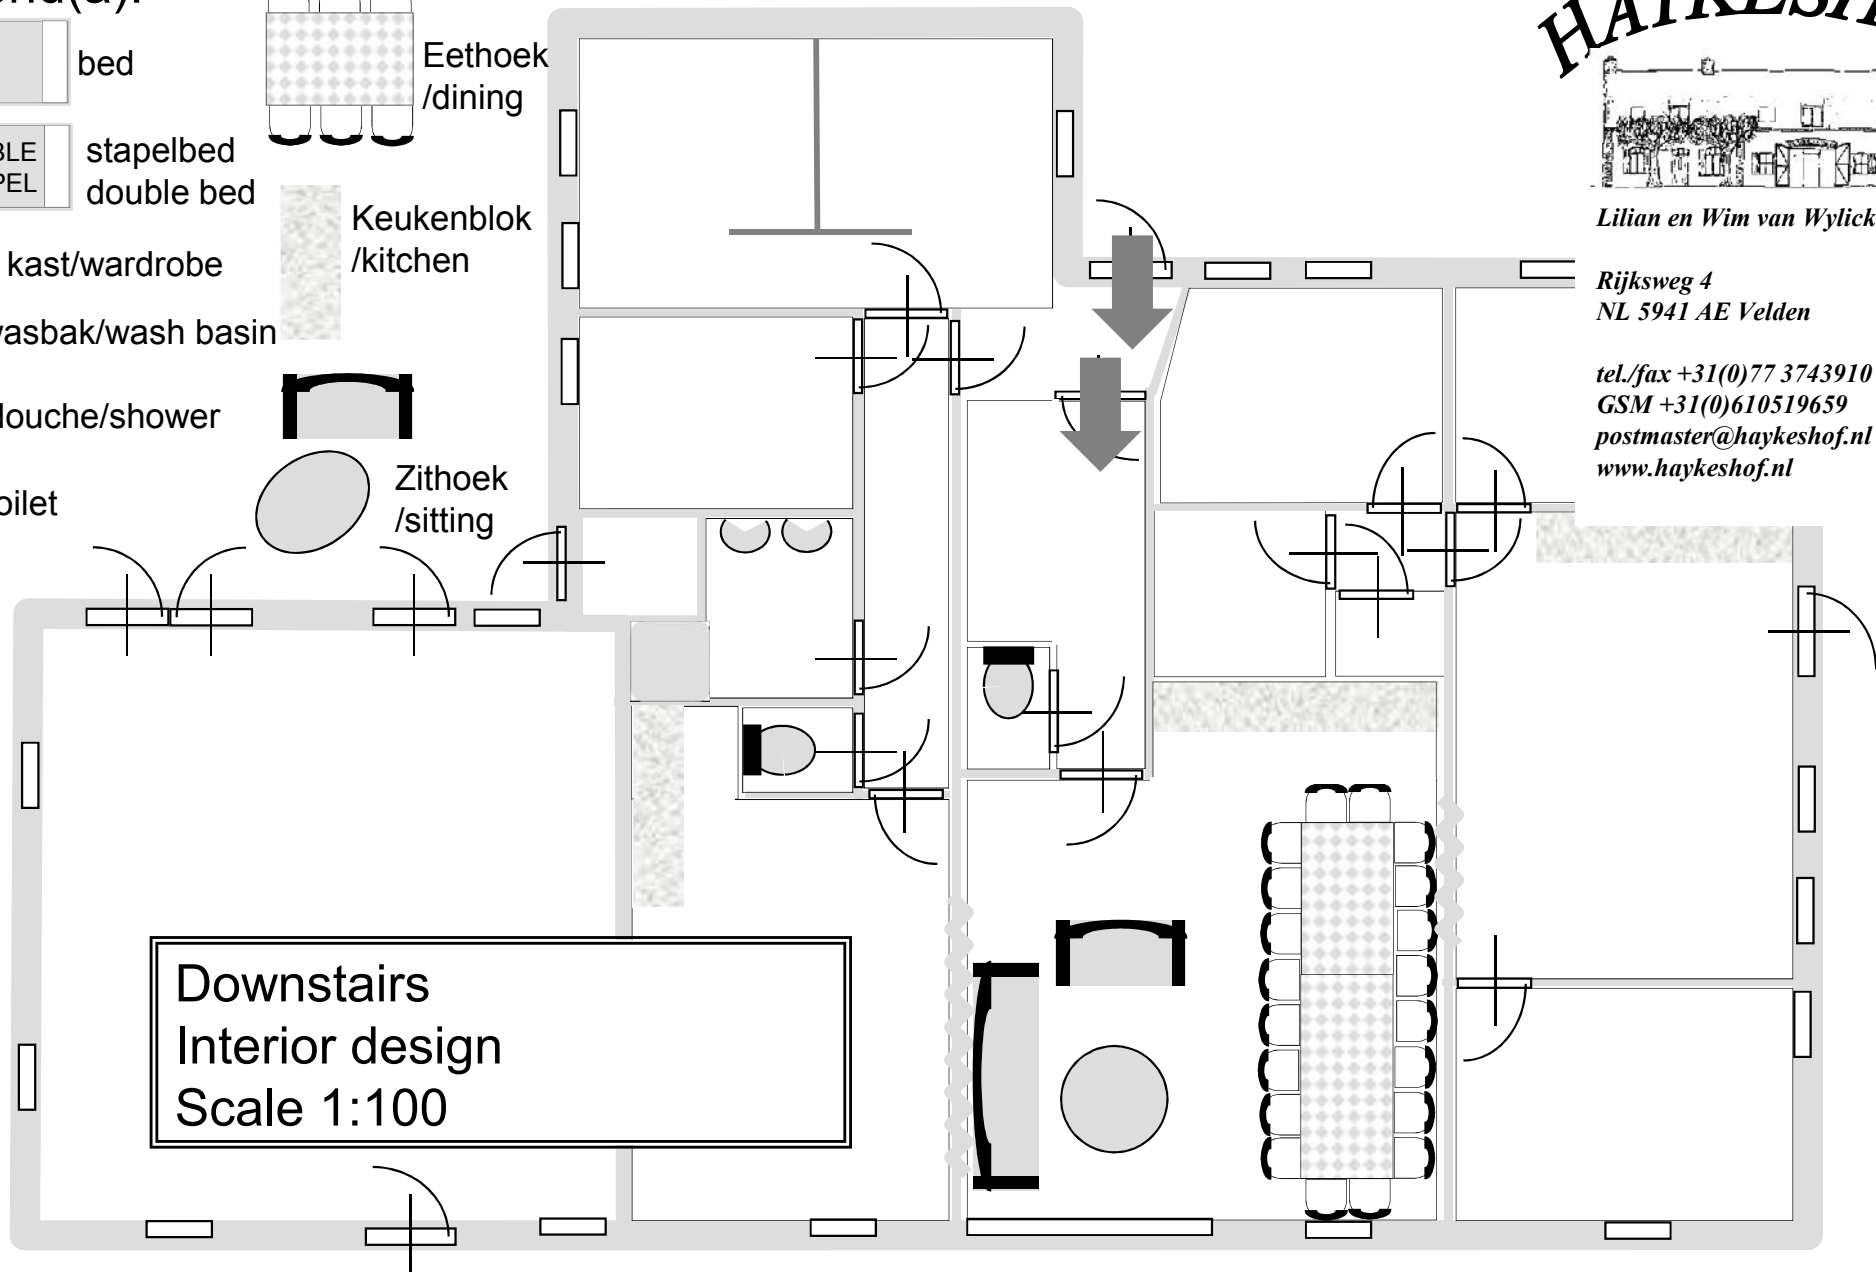

11-3-2016

Rijksweg 4, Velden