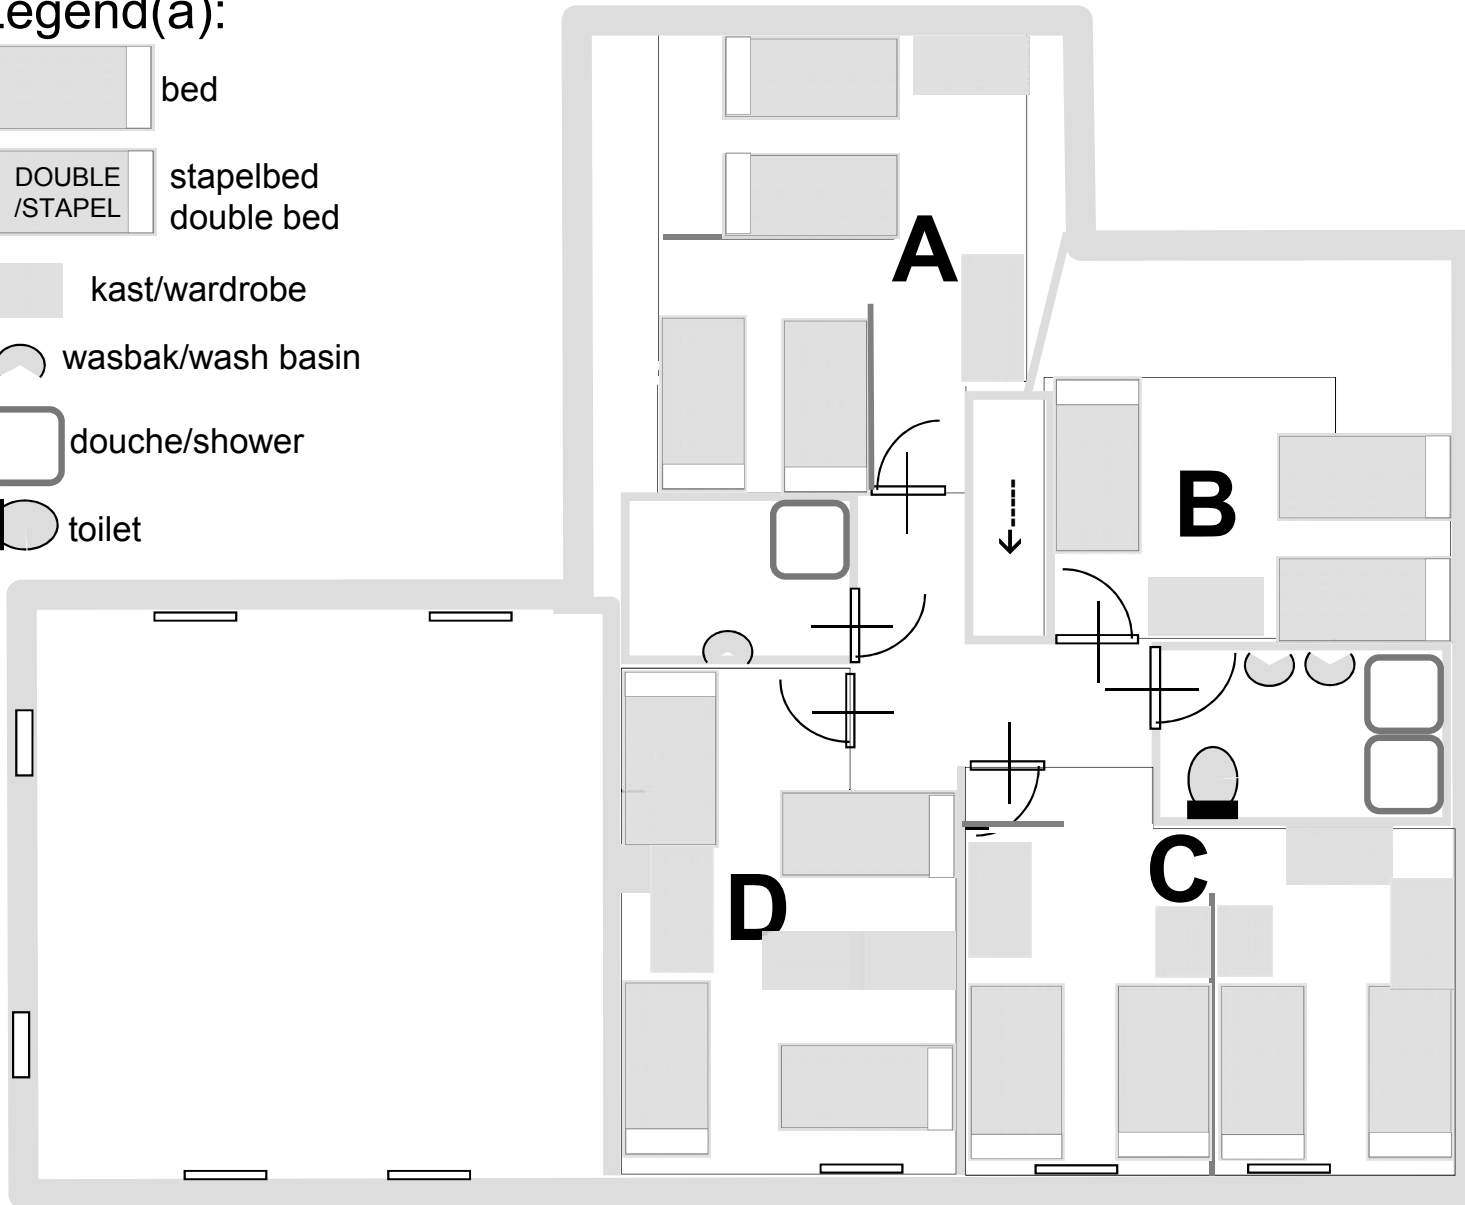

Legend(a):

bed

stapelbed  
double bed

kast/wardrobe

wasbak/wash basin

douche/shower

toilet

Eethoek  
/dining

## Legend(a):

-  bed
-  stapelbed  
double bed
-  kast/wardrobe
-  wasbak/wash basin
-  douche/shower
-  toilet