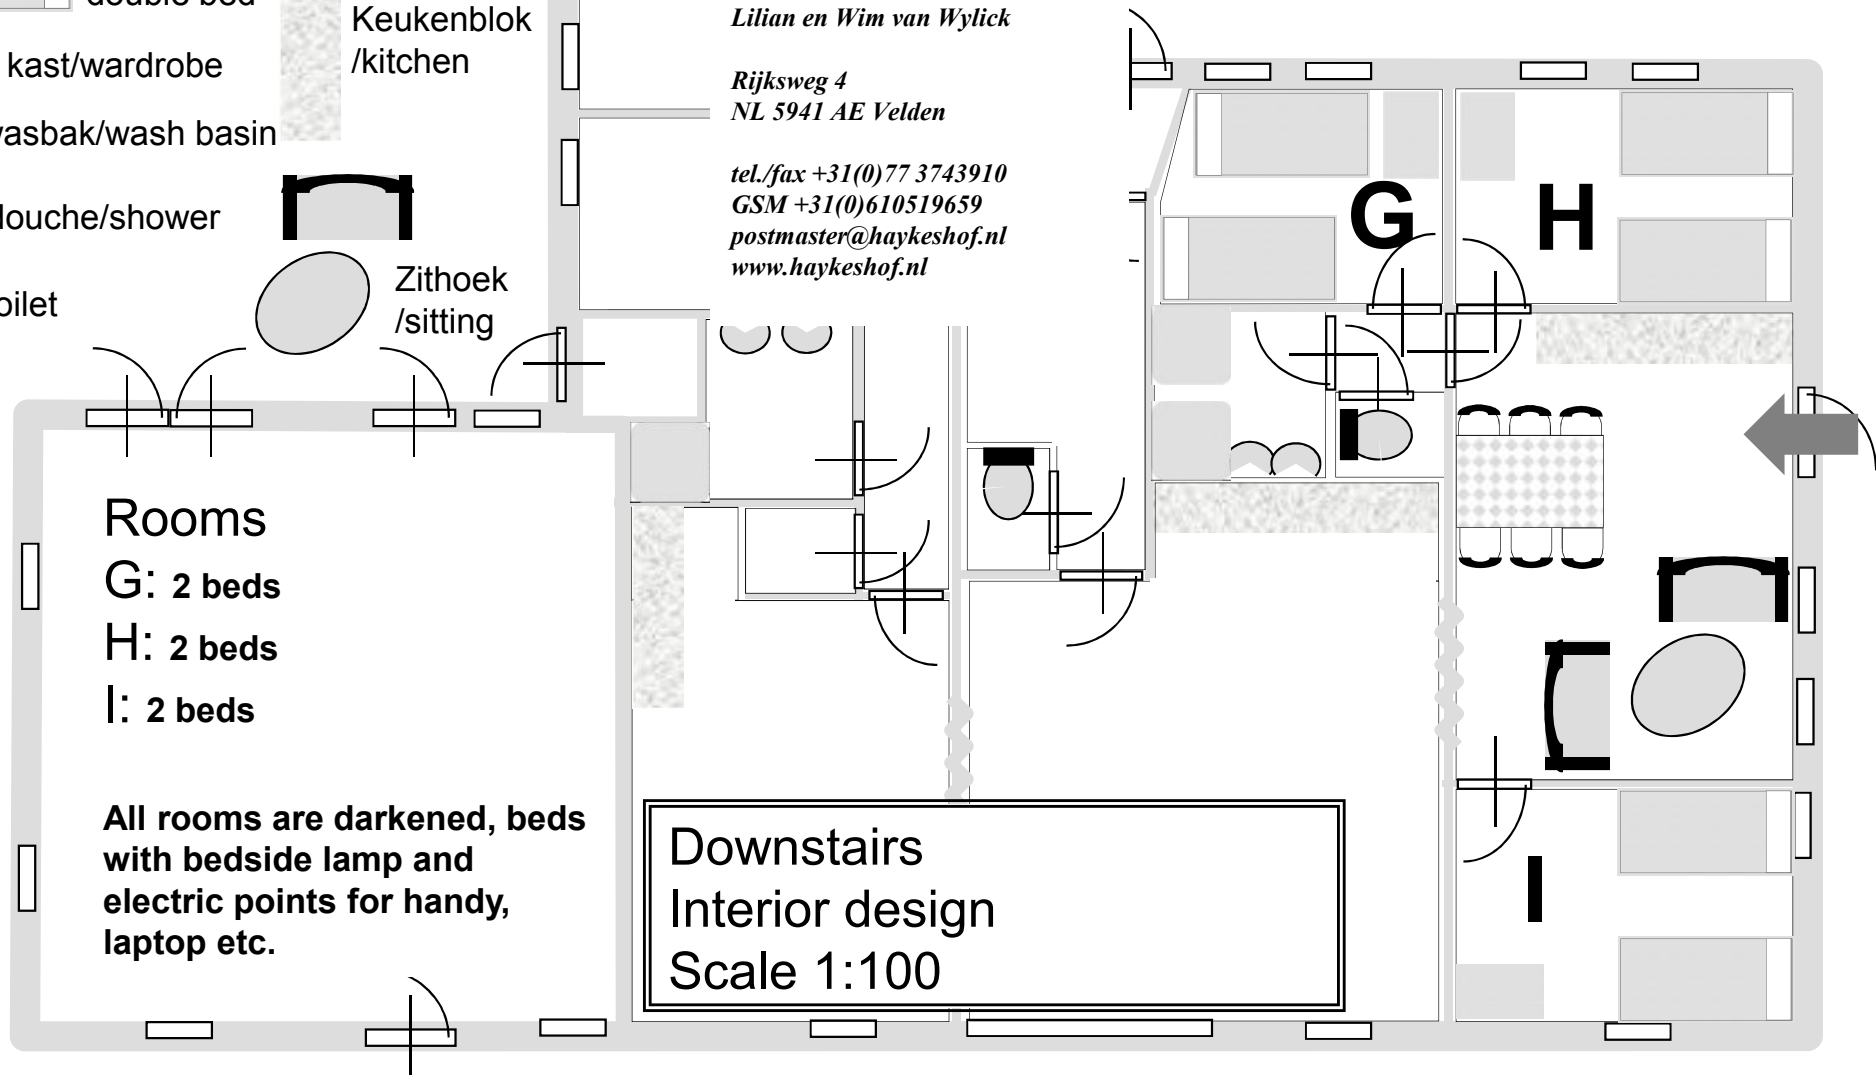

Legend(a):

bed

stapelbed
double bed

kast/wardrobe

wasbak/wash basin

douche/shower

toilet

Eethoek
/dining

Keukenblok
/kitchen

Zithoek
/sitting

HAYKESHOF

Lilian en Wim van Wylick

Rijksweg 4
NL 5941 AE Velden

tel./fax +31(0)77 3743910
GSM +31(0)610519659
postmaster@haykeshof.nl
www.haykeshof.nl

Rooms

G: 2 beds

H: 2 beds

I: 2 beds

All rooms are darkened, beds with bedside lamp and electric points for handy, laptop etc.

**Downstairs
Interior design
Scale 1:100**