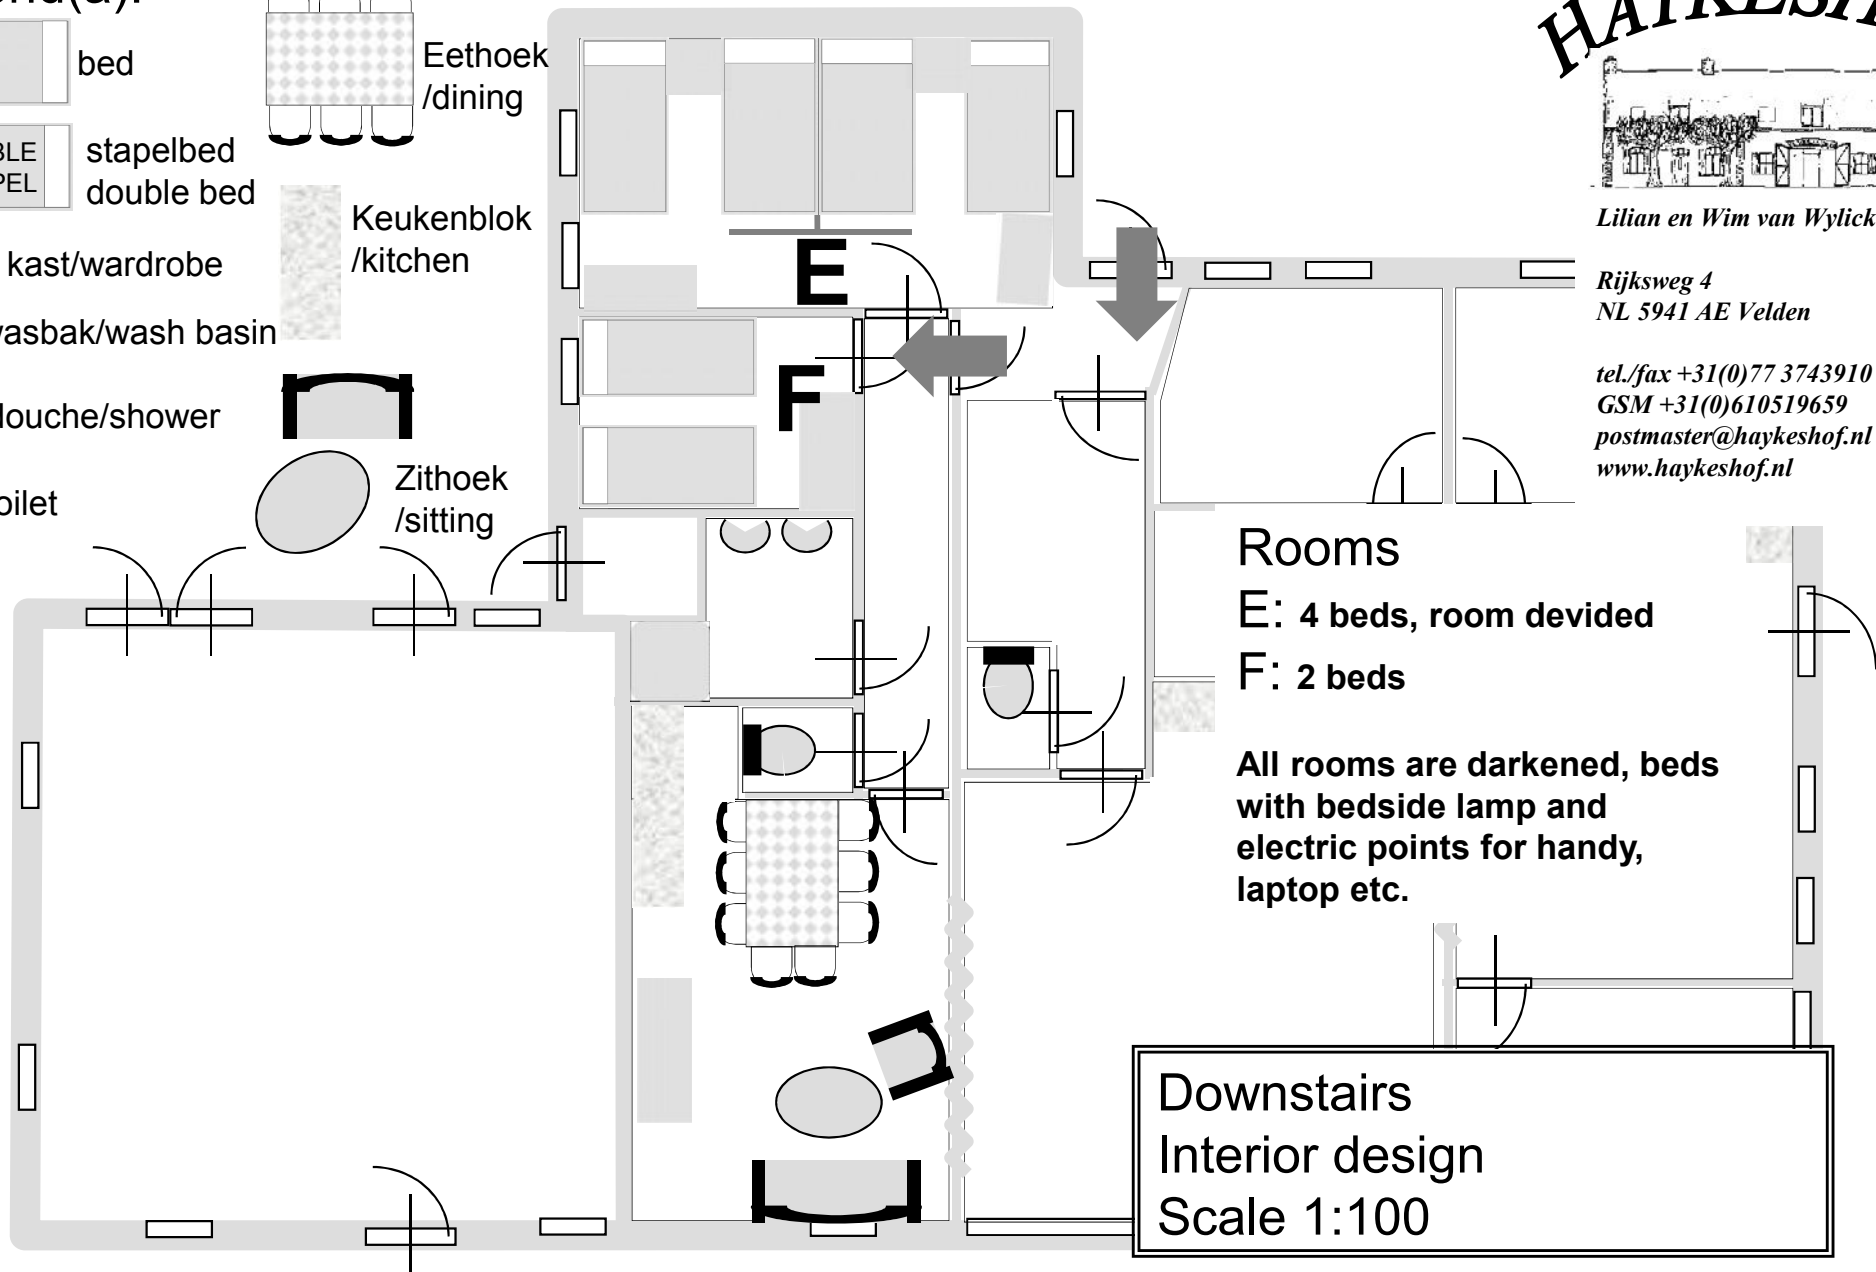

Legend(a):

-  bed
-  stapelbed  
double bed
-  kast/wardrobe
-  wasbak/wash basin
-  douche/shower
-  toilet
-  Eethoek  
/dining
-  Keukenblok  
/kitchen
-  Zithoek  
/sitting

## Rooms

- E: 4 beds, room devided
- F: 2 beds

All rooms are darkened, beds with bedside lamp and electric points for handy, laptop etc.

Downstairs  
Interior design  
Scale 1:100